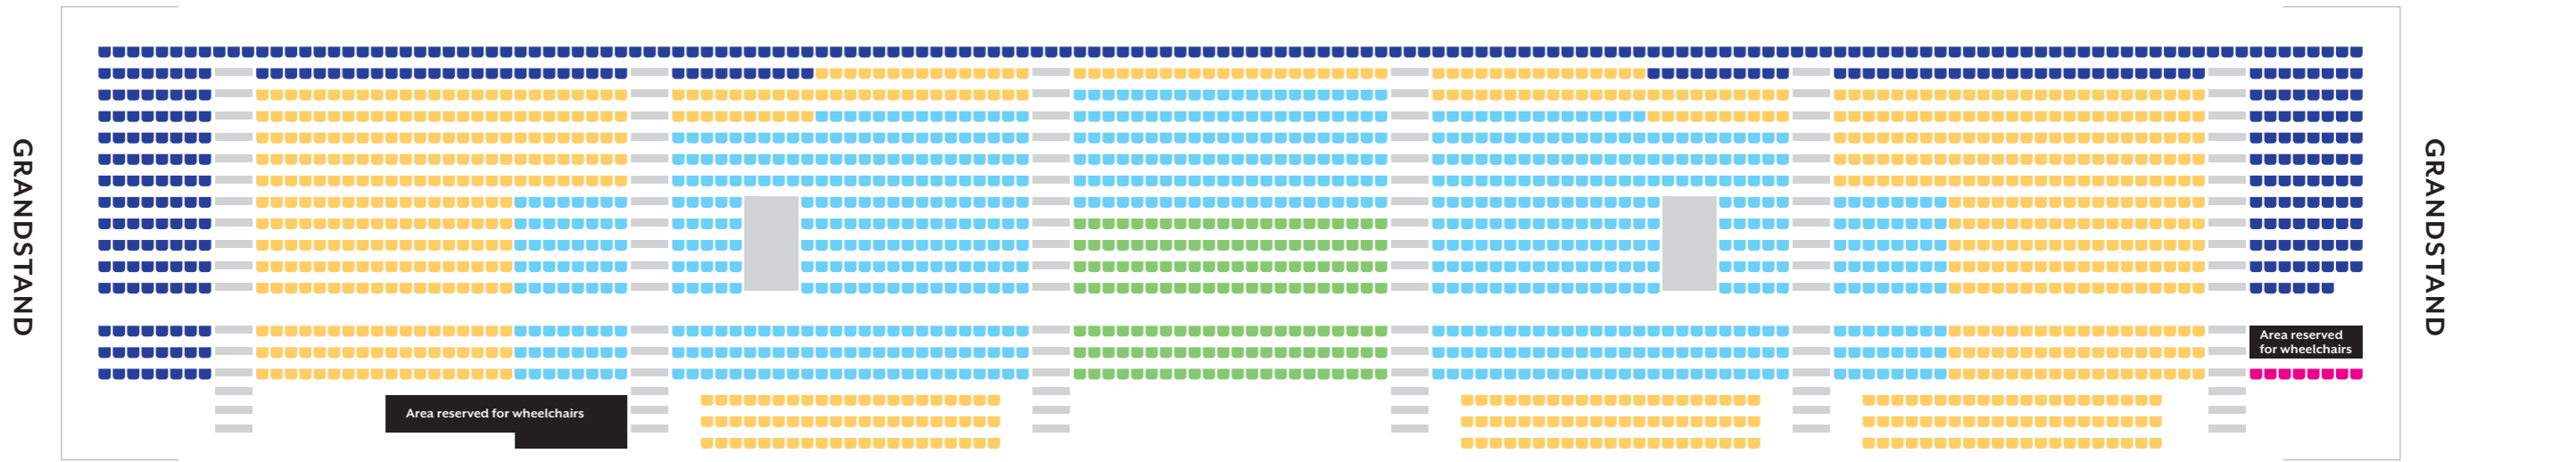

Seating Key:

- Grandstand A Premium and Lawn A Premium seats
- Grandstand A and Lawn A seats
- Grandstand B and Lawn B seats
- Grandstand C and Lawn C seats
- Seats with restricted views
- Reserved for wheelchairs
- Reserved for non-wheelchair disabled

BLOCK G

BLOCK H

BLOCK I

BLOCK A

BLOCK B

BLOCK C

BLOCK D

BLOCK E

BLOCK F

FLOATING STAGE