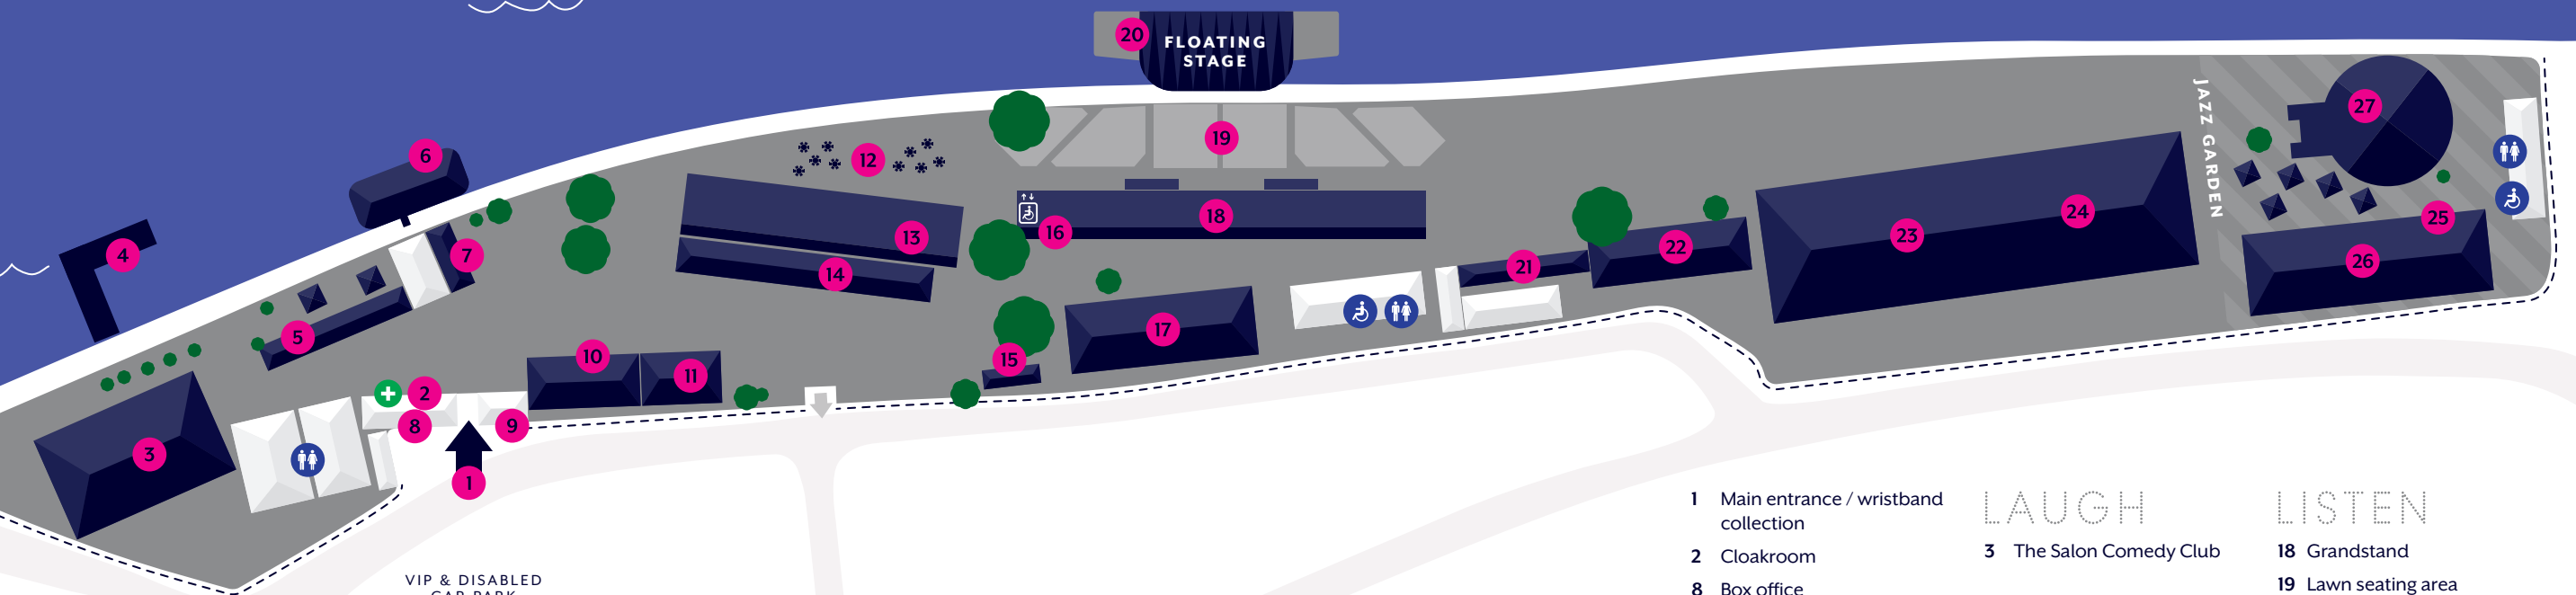

HENLEY FESTIVAL 2017

SITE MAP

VIP & DISABLED
CAR PARK
AND CHAUFFEUR
DROP-OFF

MAIN CAR PARK

- 1 Main entrance / wristband collection
- 2 Cloakroom
- 8 Box office
- 9 Festival office & VIP entrance
- 16 Disabled Access Lift

LAUGH

- 3 The Salon Comedy Club
- 4 Beckhoff Marina Bar
- 5 Crooked Billet
- 6 The Dog & Badger
- 7 Patrons' Lounge

EAT

- 10 Barco Restaurant
- 11 VIP Bar
- 12 Moët Champagne Bar
- 13 Terrace Restaurant
- 15 Spice Merchant
- 21 Long Gallery Bar
- 23 Riverside Restaurant
- 24 St James Restaurant
- 26 Jazz Garden Bar
- 27 Ronnie Scott's

LISTEN

- 18 Grandstand
- 19 Lawn seating area
- 20 Floating Stage
- 22 The Bedouin Lounge
- 27 Ronnie Scott's

LOOK

- 14 Festival Gallery
- 25 Jazz Garden Gallery

DANCE

- 17 Pure Heaven